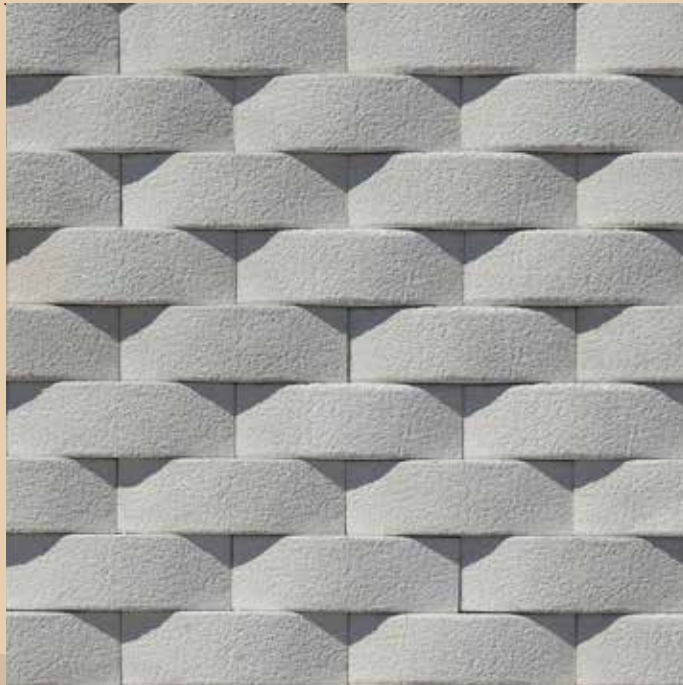

Atlas

ATLAS WHITE

ATLAS GRAY

Atlas in Greek Mythology was a Titan condemned by Zeus to support the celestial spheres upon his shoulders. Since then word Atlas has been turned to an international word being used in Geography, Astronomy, Anatomy and many other scientific fields.

The Atlas texture in Mathios stone family is composed of rectangular shape of dry stack ledge stone in 3 available colors; Gray, Beige and White that perfectly match the curved shape of the stone. A unique stone for exceptional indoor and outdoor applications.

ATLAS BEIGE

ATLAS

white

ATLAS

gray

ATLAS

beige