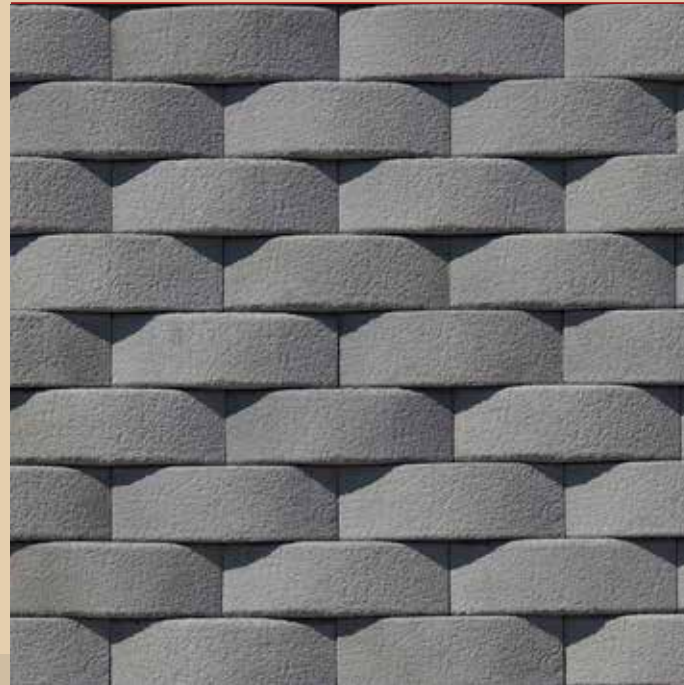

Atlas

ATLAS WHITE

ATLAS GRAY

Atlas in Greek Mythology was a Titan condemned by Zeus to support the celestial spheres upon his shoulders. Since then word Atlas has been turned to an international word being used in Geography, Astronomy, Anatomy and many other scientific fields.

The Atlas texture in Mathios stone family is composed of rectangular shape of dry stack ledge stone in 3 available colors; Gray, Beige and White that perfectly match the curved shape of the stone. A unique stone for exceptional indoor and outdoor applications.

ATLAS BEIGE

ATLAS

white

ATLAS

gray

ATLAS

beige